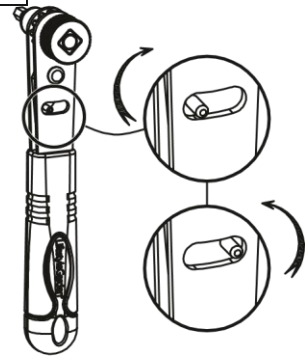

Sustainable outdoor living

A

SU-TB-LF-1690

B

SU-TB-TF-2388 x2 x1

<p>1</p> <p>HW-ST-02-055 (8x45) x8</p>	<p>2</p> <p>HW-ST-04-817 (60x24x(t3.0)) x4</p>	<p>3</p> <p>HW-MM-18-026 (125) x1</p>
--	--	---

15 min

1