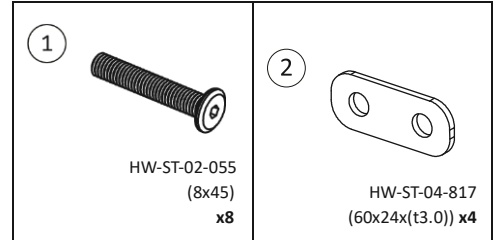

LifestyleGarden®

Sustainable outdoor living