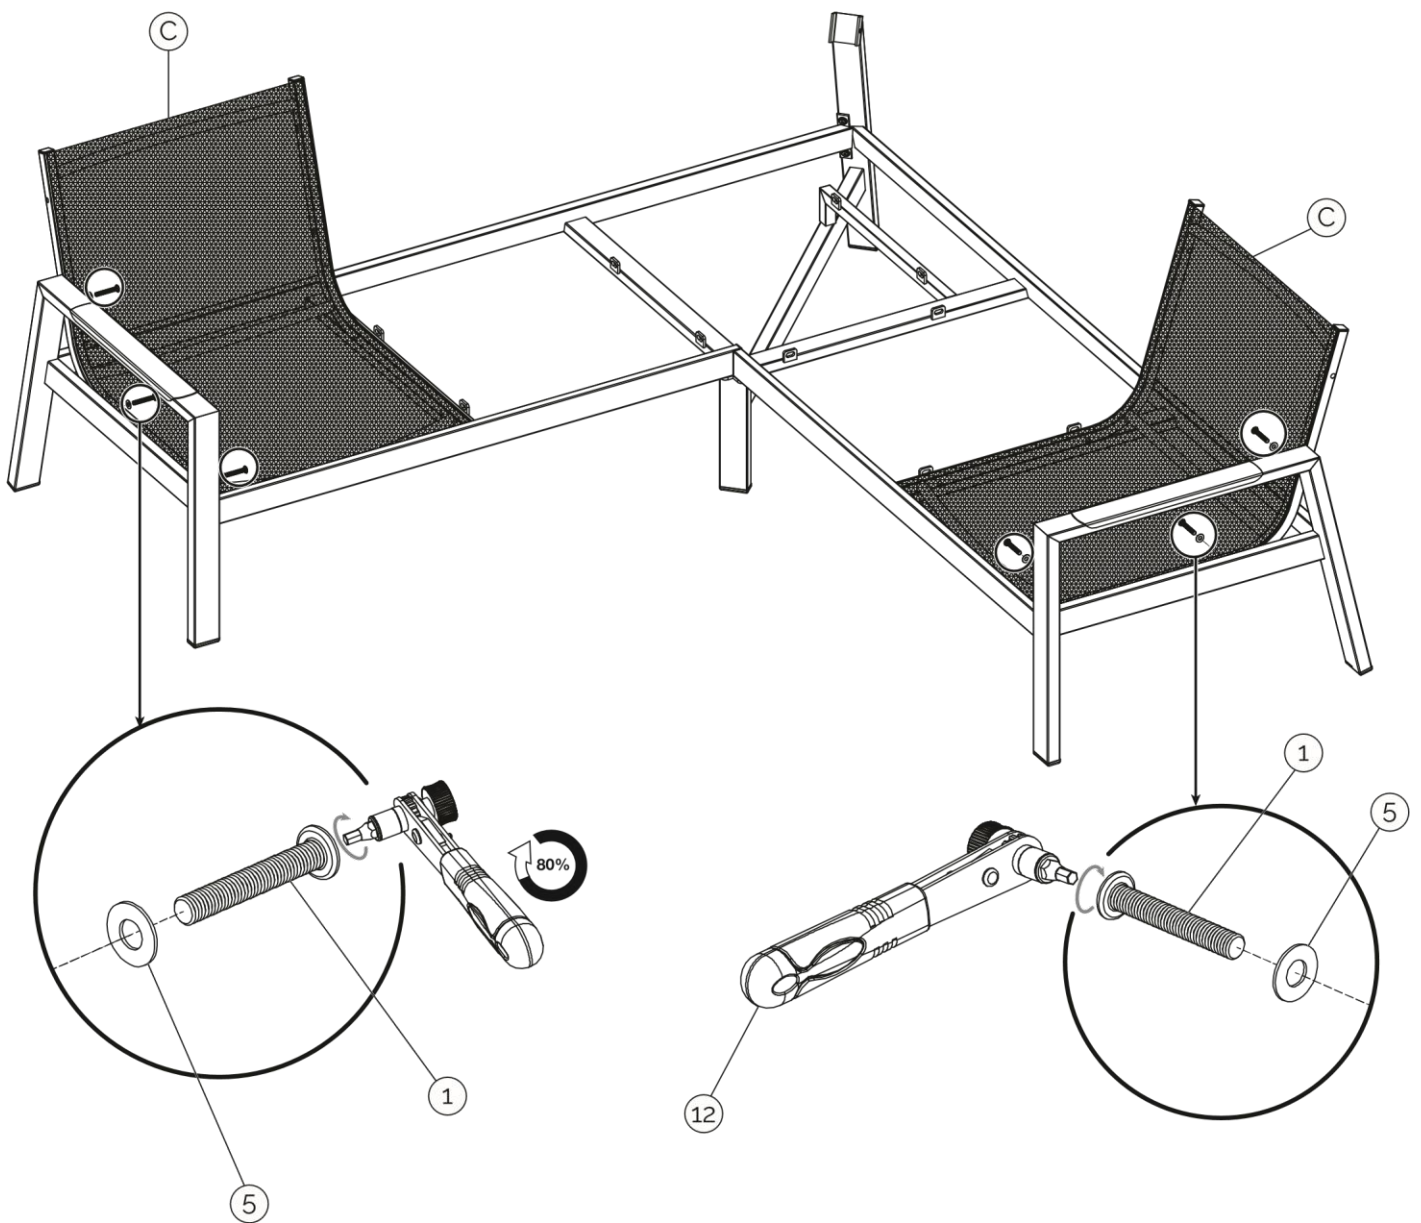

LifestyleGarden®

Sustainable outdoor living

② HW-ST-02-049 (8x25) x4	⑤ HW-ST-07-044 (8.5x18x1) x4	⑧ HW-ST-07-062 (8.5x12.5x1.5) x4	⑫ HW-MM-18-026 (125) x1

2