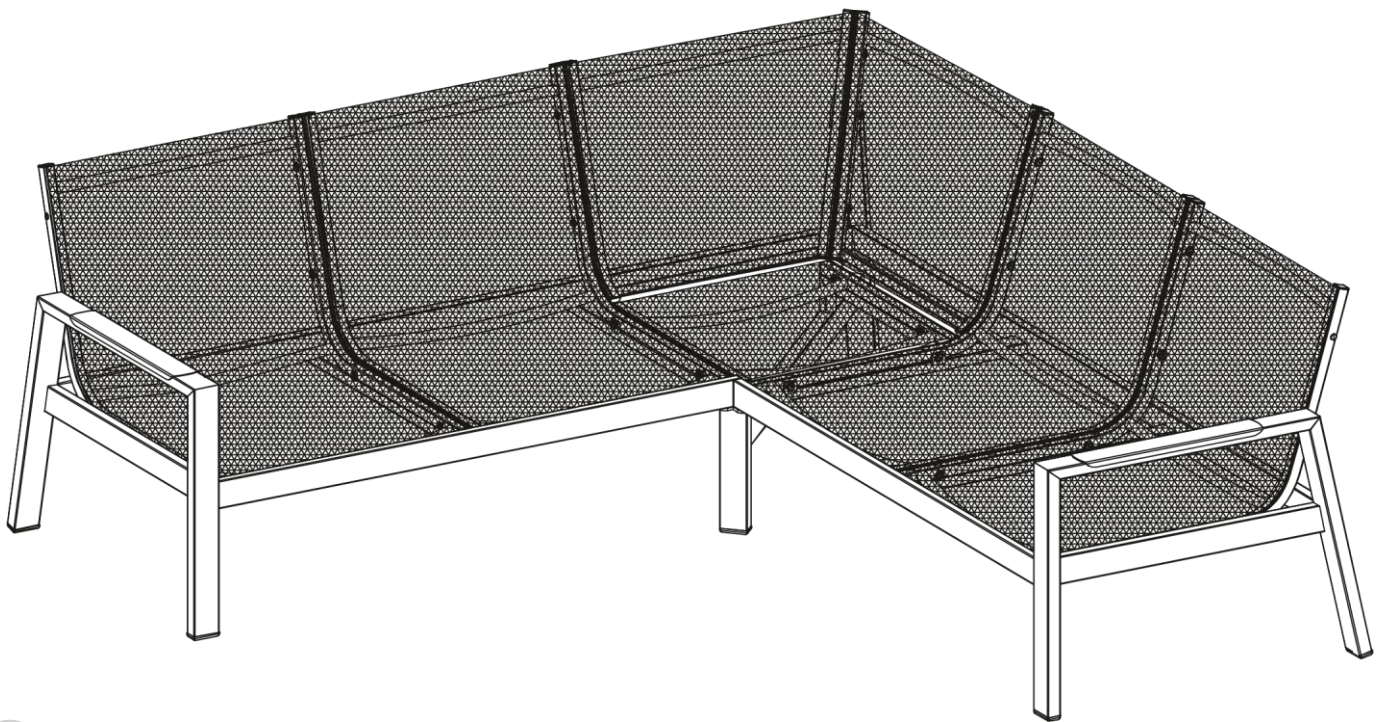

LifestyleGarden®

Sustainable outdoor living

<p>①</p>  <p>HW-ST-02-056 (8x50) x4</p>	<p>④</p>  <p>HW-ST-03-089 (8x18) x4</p>	<p>⑤</p>  <p>HW-ST-07-044 (8.5x18x1) x4</p>	<p>⑪</p>  <p>HW-ST-07-100 (10.5x20x2) x4</p>	<p>⑫</p>  <p>HW-MM-18-026 (125) x2</p>
--	--	--	---	---

7

9

HW-PL-08-099
(13.5x5)
x4

8

9

LifestyleGarden®

Sustainable outdoor living

LifestyleGarden®

Sustainable outdoor living

A

SU-TB-LF-1690

B

SU-TB-TF-2388 x2 x1

<p>1</p> <p>HW-ST-02-055 (8x45) x8</p>	<p>2</p> <p>HW-ST-04-817 (60x24x(t3.0)) x4</p>	<p>3</p> <p>HW-MM-18-026 (125) x1</p>
--	--	---

15 min

1