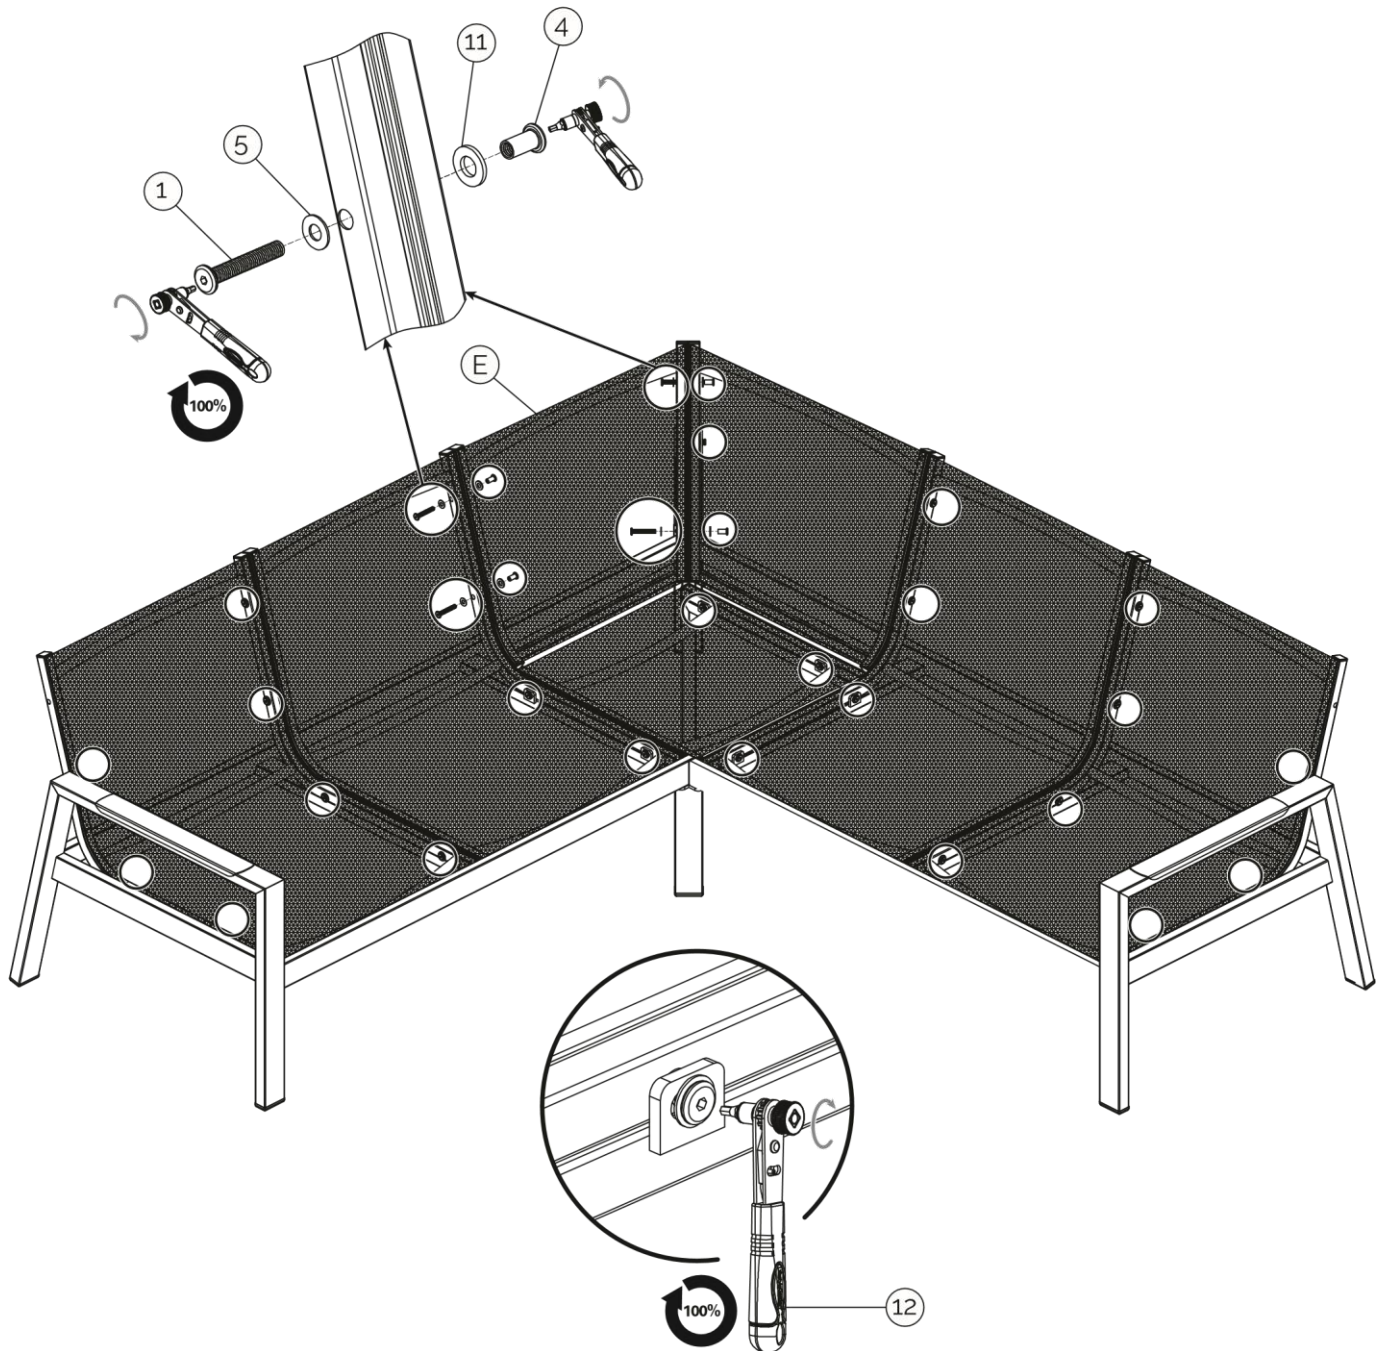

LifestyleGarden®

Sustainable outdoor living

① HW-ST-02-056 (8x50) x4	④ HW-ST-03-089 (8x18) x4	⑤ HW-ST-07-044 (8.5x18x1) x4	⑪ HW-ST-07-100 (10.5x20x2) x4	⑫ HW-MM-18-026 (125) x2