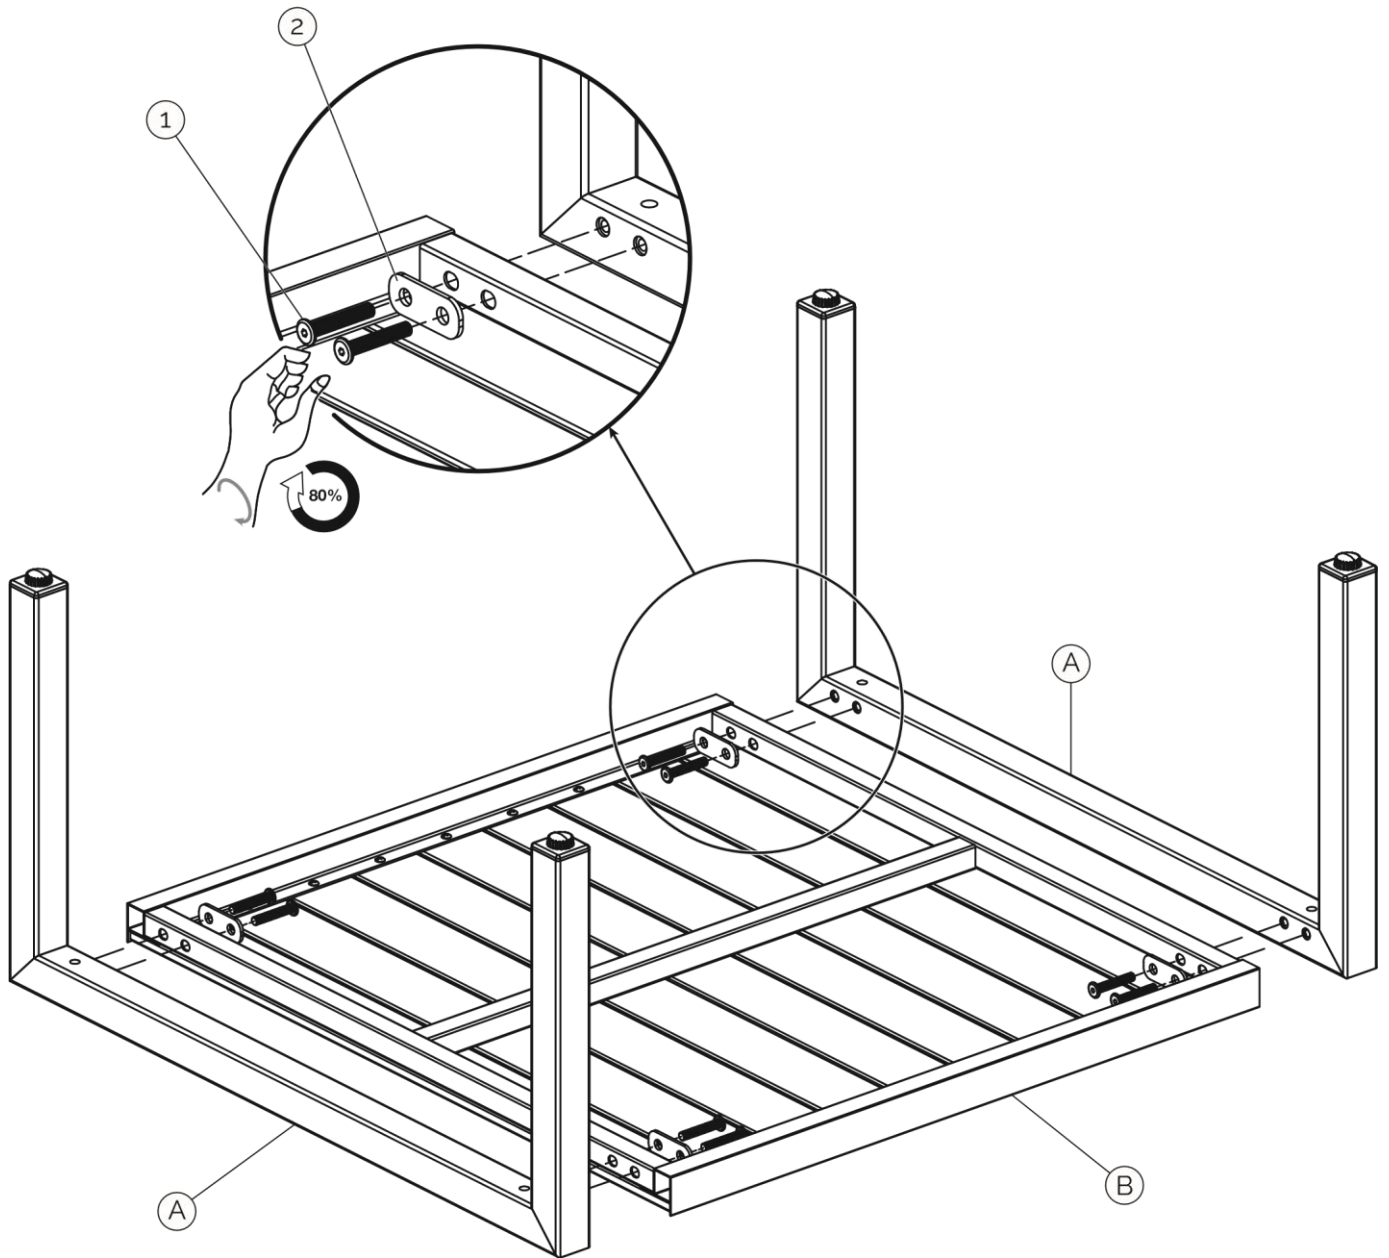

Sustainable outdoor living

A

SU-TB-LF-1690

B

SU-TB-TF-2388 x2 x1

<p>1</p> <p>HW-ST-02-055 (8x45) x8</p>	<p>2</p> <p>HW-ST-04-817 (60x24x(t3.0)) x4</p>	<p>3</p> <p>HW-MM-18-026 (125) x1</p>
--	--	---

15 min

1